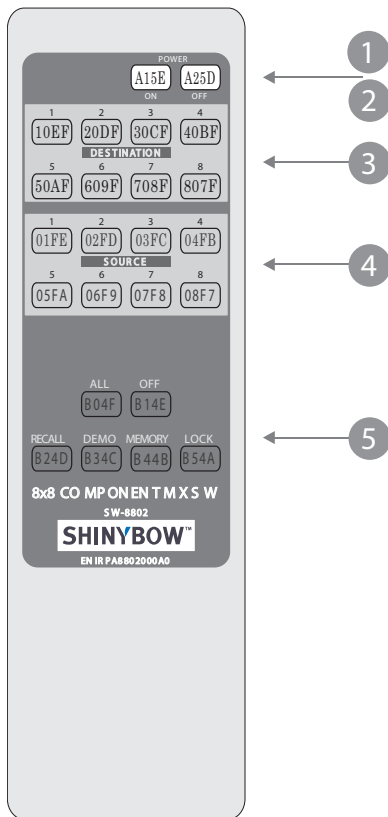

REMOTE CONTROL

Before making any connections to the switcher. Observe the following:

- > Ensure the mains voltage supply matches the label on the supplied plug-pack (+/- 10%)
- > Ensure that the power switch is OFF
- > Ensure that all system grounds (earth) are connected to a common point.
- > Avoid powering equipment within a system from multiple power sources that may be separated by large distances
- > Connect all audio video sources and destination equipment
- > Power up all source and destination audio-visual sources
- > For each destination output select the appropriate input source by using the front panel input 1~8 select buttons. The supplied IR remote control. Or through the RS 232 serial communications port.
- > Upon power up the switcher will return to its last used setting before powered down.

REMOTE CONTROL

IR REMOTE : SW-8802

IR REMOTE CONTROL KEY :

- 1 2 SWITCH 1 POWER ON or OFF
Controller with a separate power ON and OFF
- 3 DESTINATION : 1 thru 8 OUTPUT SELECTION
Press the destination button to select the output display channel.
- 4 SOURCE : 1 thru 8 INPUT SOURCE SELECTION
Press input 1~8 sources with selection button
- 5 FUNCTION KEY
ALL - function selection button
OFF - function selection button
RECALL - function selection button
DEMO - function selection button
MEMORY - function selection button
LOCK - function selection button

PRESS TV DESTINATION - # / AV SOURCE -

DESTINATION #1 : 04FB 10EF

SOURCE #1 : 04FB 01FE
SOURCE #2 : 04FB 02FD
SOURCE #3 : 04FB 03FC
SOURCE #4 : 04FB 04FB
SOURCE #5 : 04FB 05FA
SOURCE #6 : 04FB 06F9
SOURCE #7 : 04FB 07F8
SOURCE #8 : 04FB 08F7